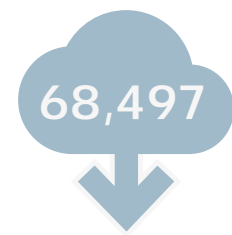

SEPTEMBER – DECEMBER 2022

10,008

eLibrary unique users

Total searches using library and archive search tools

Items borrowed

Full text journal articles downloaded

Website unique page views
rcn.org.uk/library