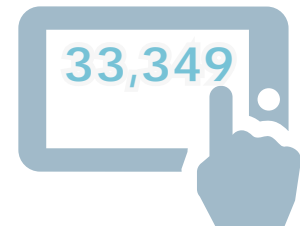

SEPTEMBER – DECEMBER 2022

10,008

eLibrary unique users

Total searches using library and archive search tools

Items borrowed

Full text journal articles downloaded

Website unique page views
rcn.org.uk/library

Library subject guides unique page views

Visitors to online exhibitions

Digital records accessed

Quality checking suspended during Q4 so no data available

email enquiries answered within 1 working day

Quality checking suspended during Q4 so no data available